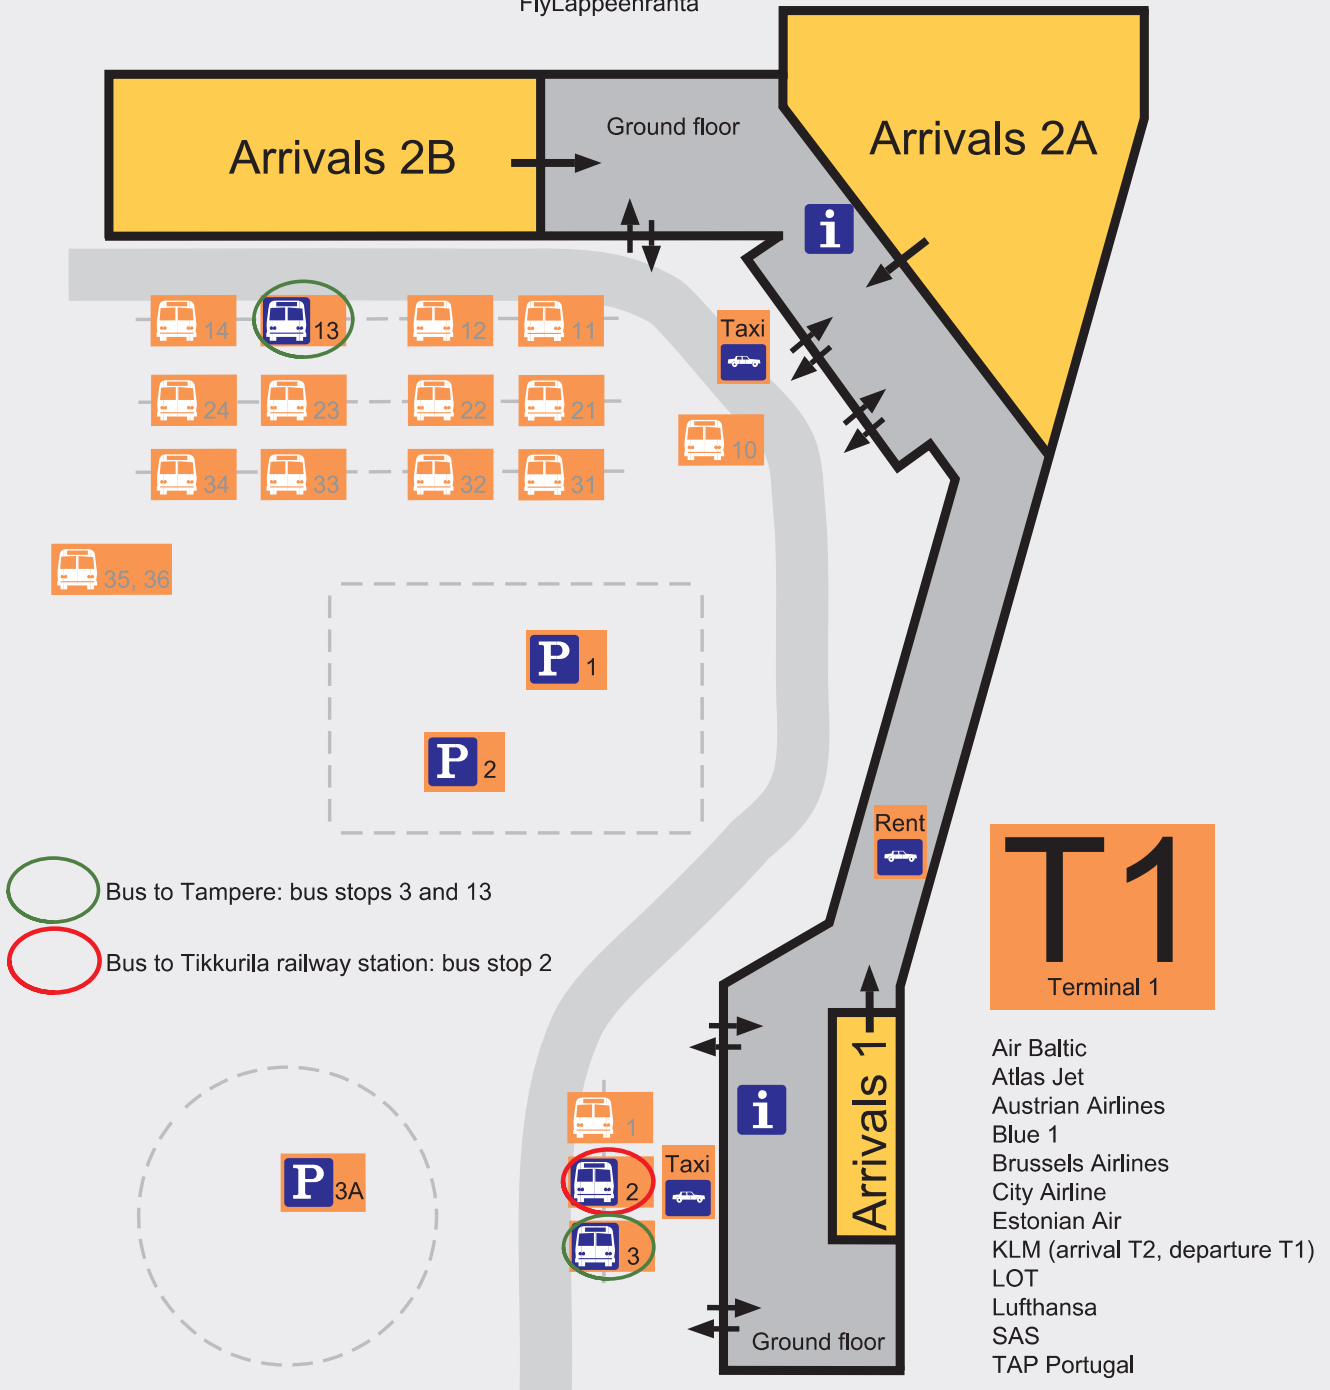

Helsinki-Vantaa airport

T2
Terminal 2

Air Berlin
Air Finland
Air Åland
Aer Lingus
Aeroflot Russian Airlines
Aviakompania Severstal
British Airways
Bulgaria Air
Czech Airlines CSA
easyJet
Finnair
Finncomm Airlines
FlyLapteenranta

Icelandair
KLM (Note! arrival T2, departure T1)
Malev
Nouvelair Tunis
Primera Air
Rossiya Airlines
Spanair
SunExpress
Thomas Cook Airlines
TUIfly Nordic
Turkish Airlines
Ukraine Internat. Airlines

 Bus to Tampere: bus stops 3 and 13
 Bus to Tikkurila railway station: bus stop 2

T1
Terminal 1

Air Baltic
Atlas Jet
Austrian Airlines
Blue 1
Brussels Airlines
City Airline
Estonian Air
KLM (arrival T2, departure T1)
LOT
Lufthansa
SAS
TAP Portugal